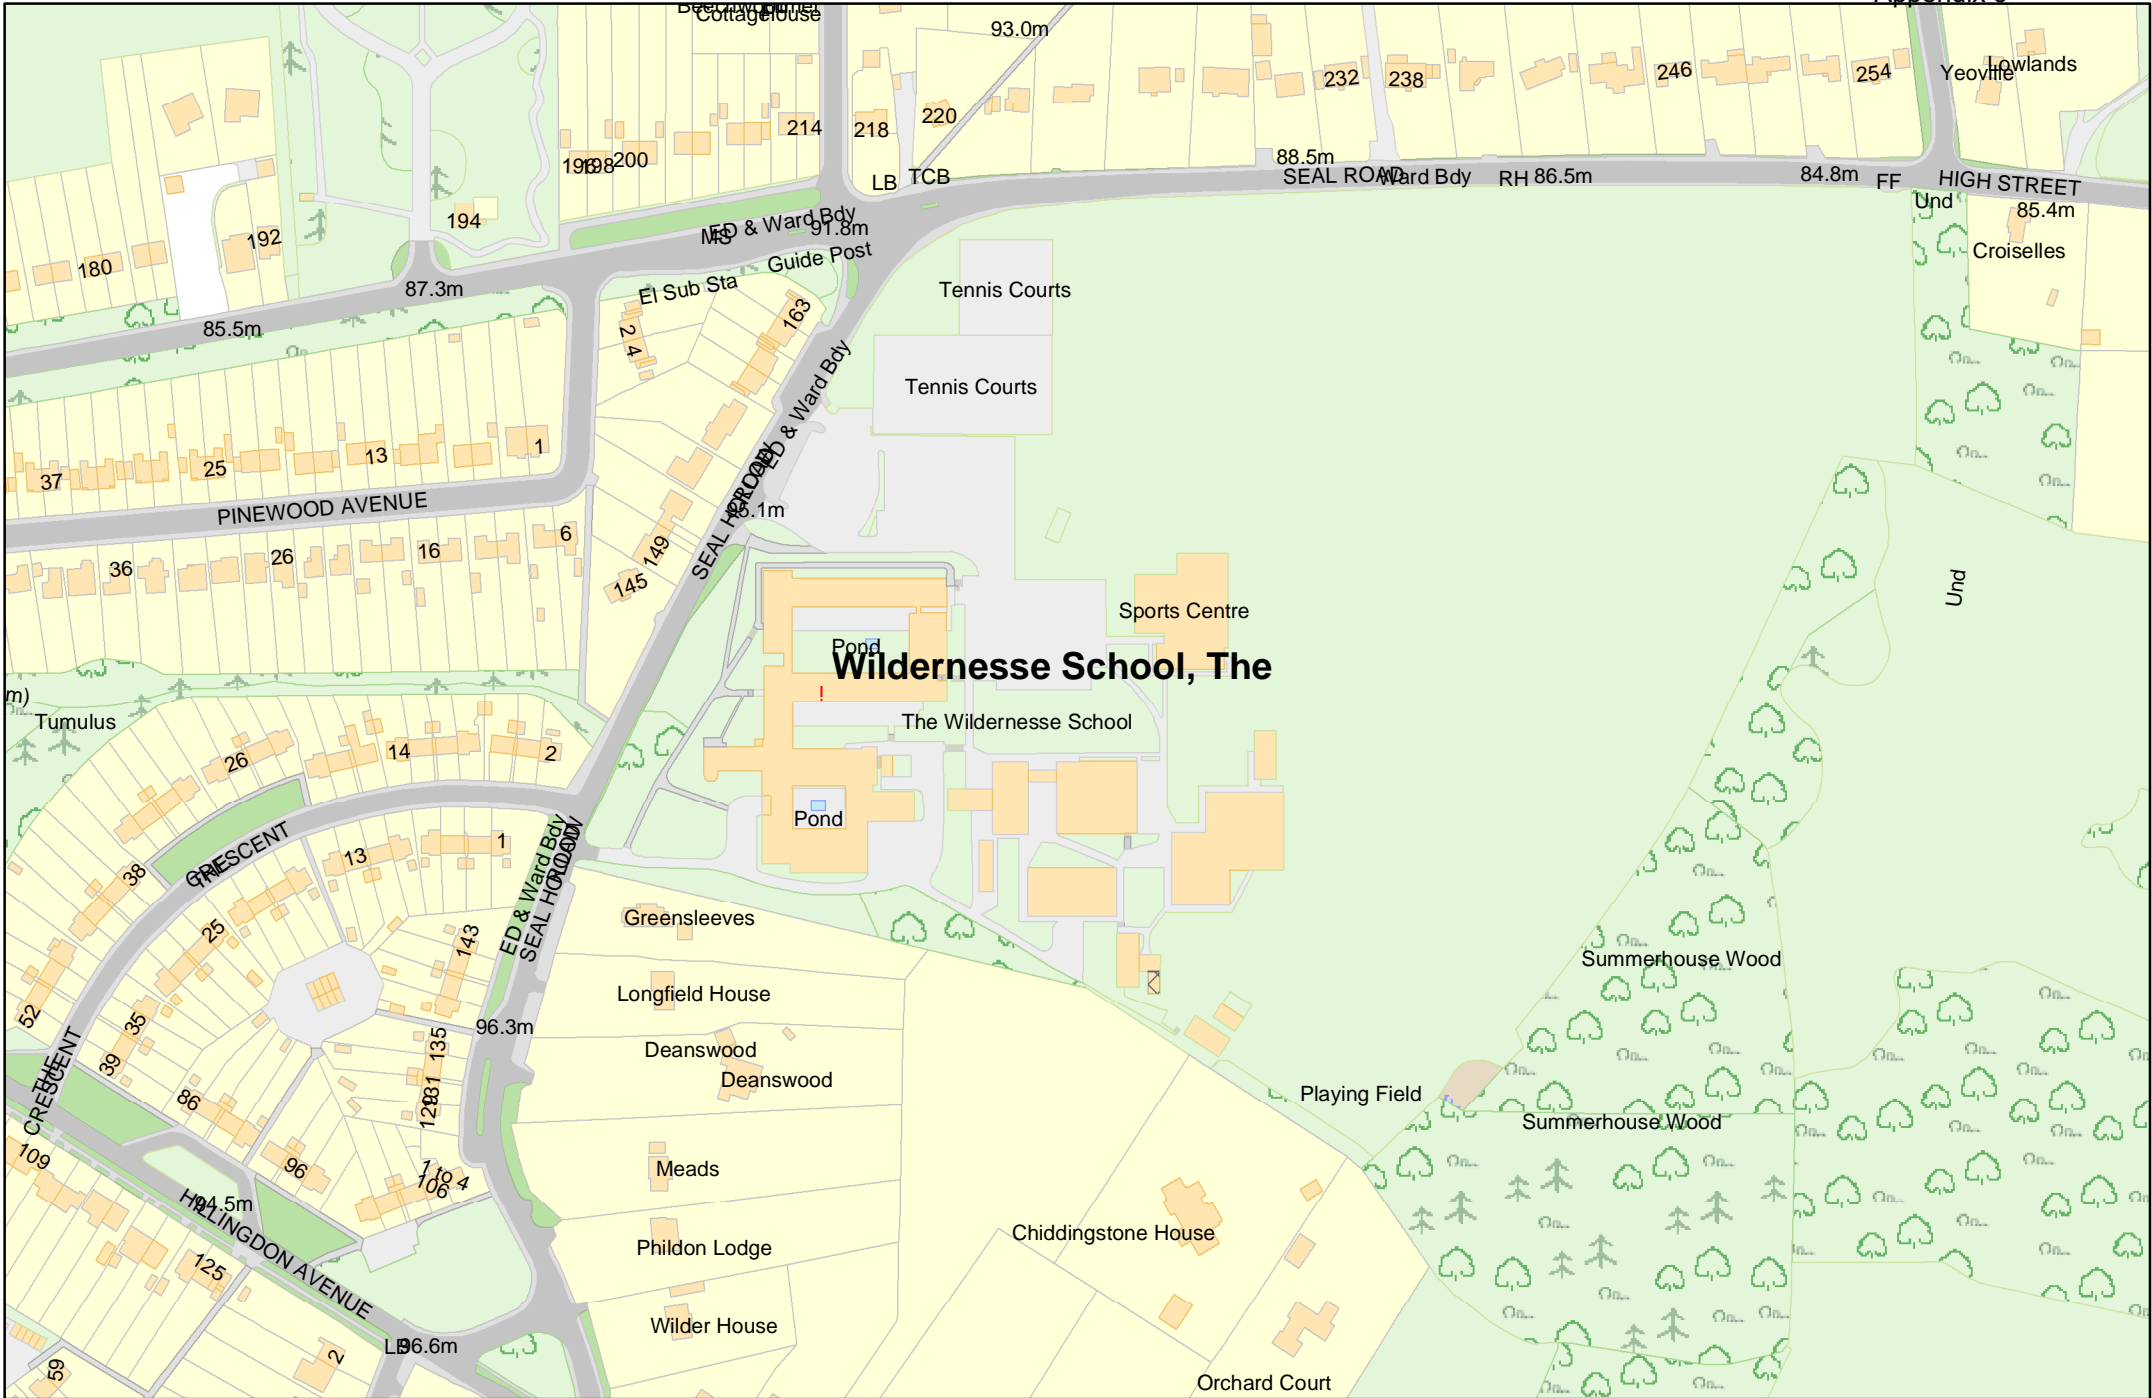

Site map of Wildernesse School, Sevenoaks

Appendix 3

Based upon the Ordnance Survey mapping with the permission of the Controller of Her Majesty's Stationery Office (C) Crown Copyright. Unauthorised reproduction infringes Crown Copyright and may lead to prosecution or civil proceedings. Kent County Council licence No. 100019238. October 30th, 2008